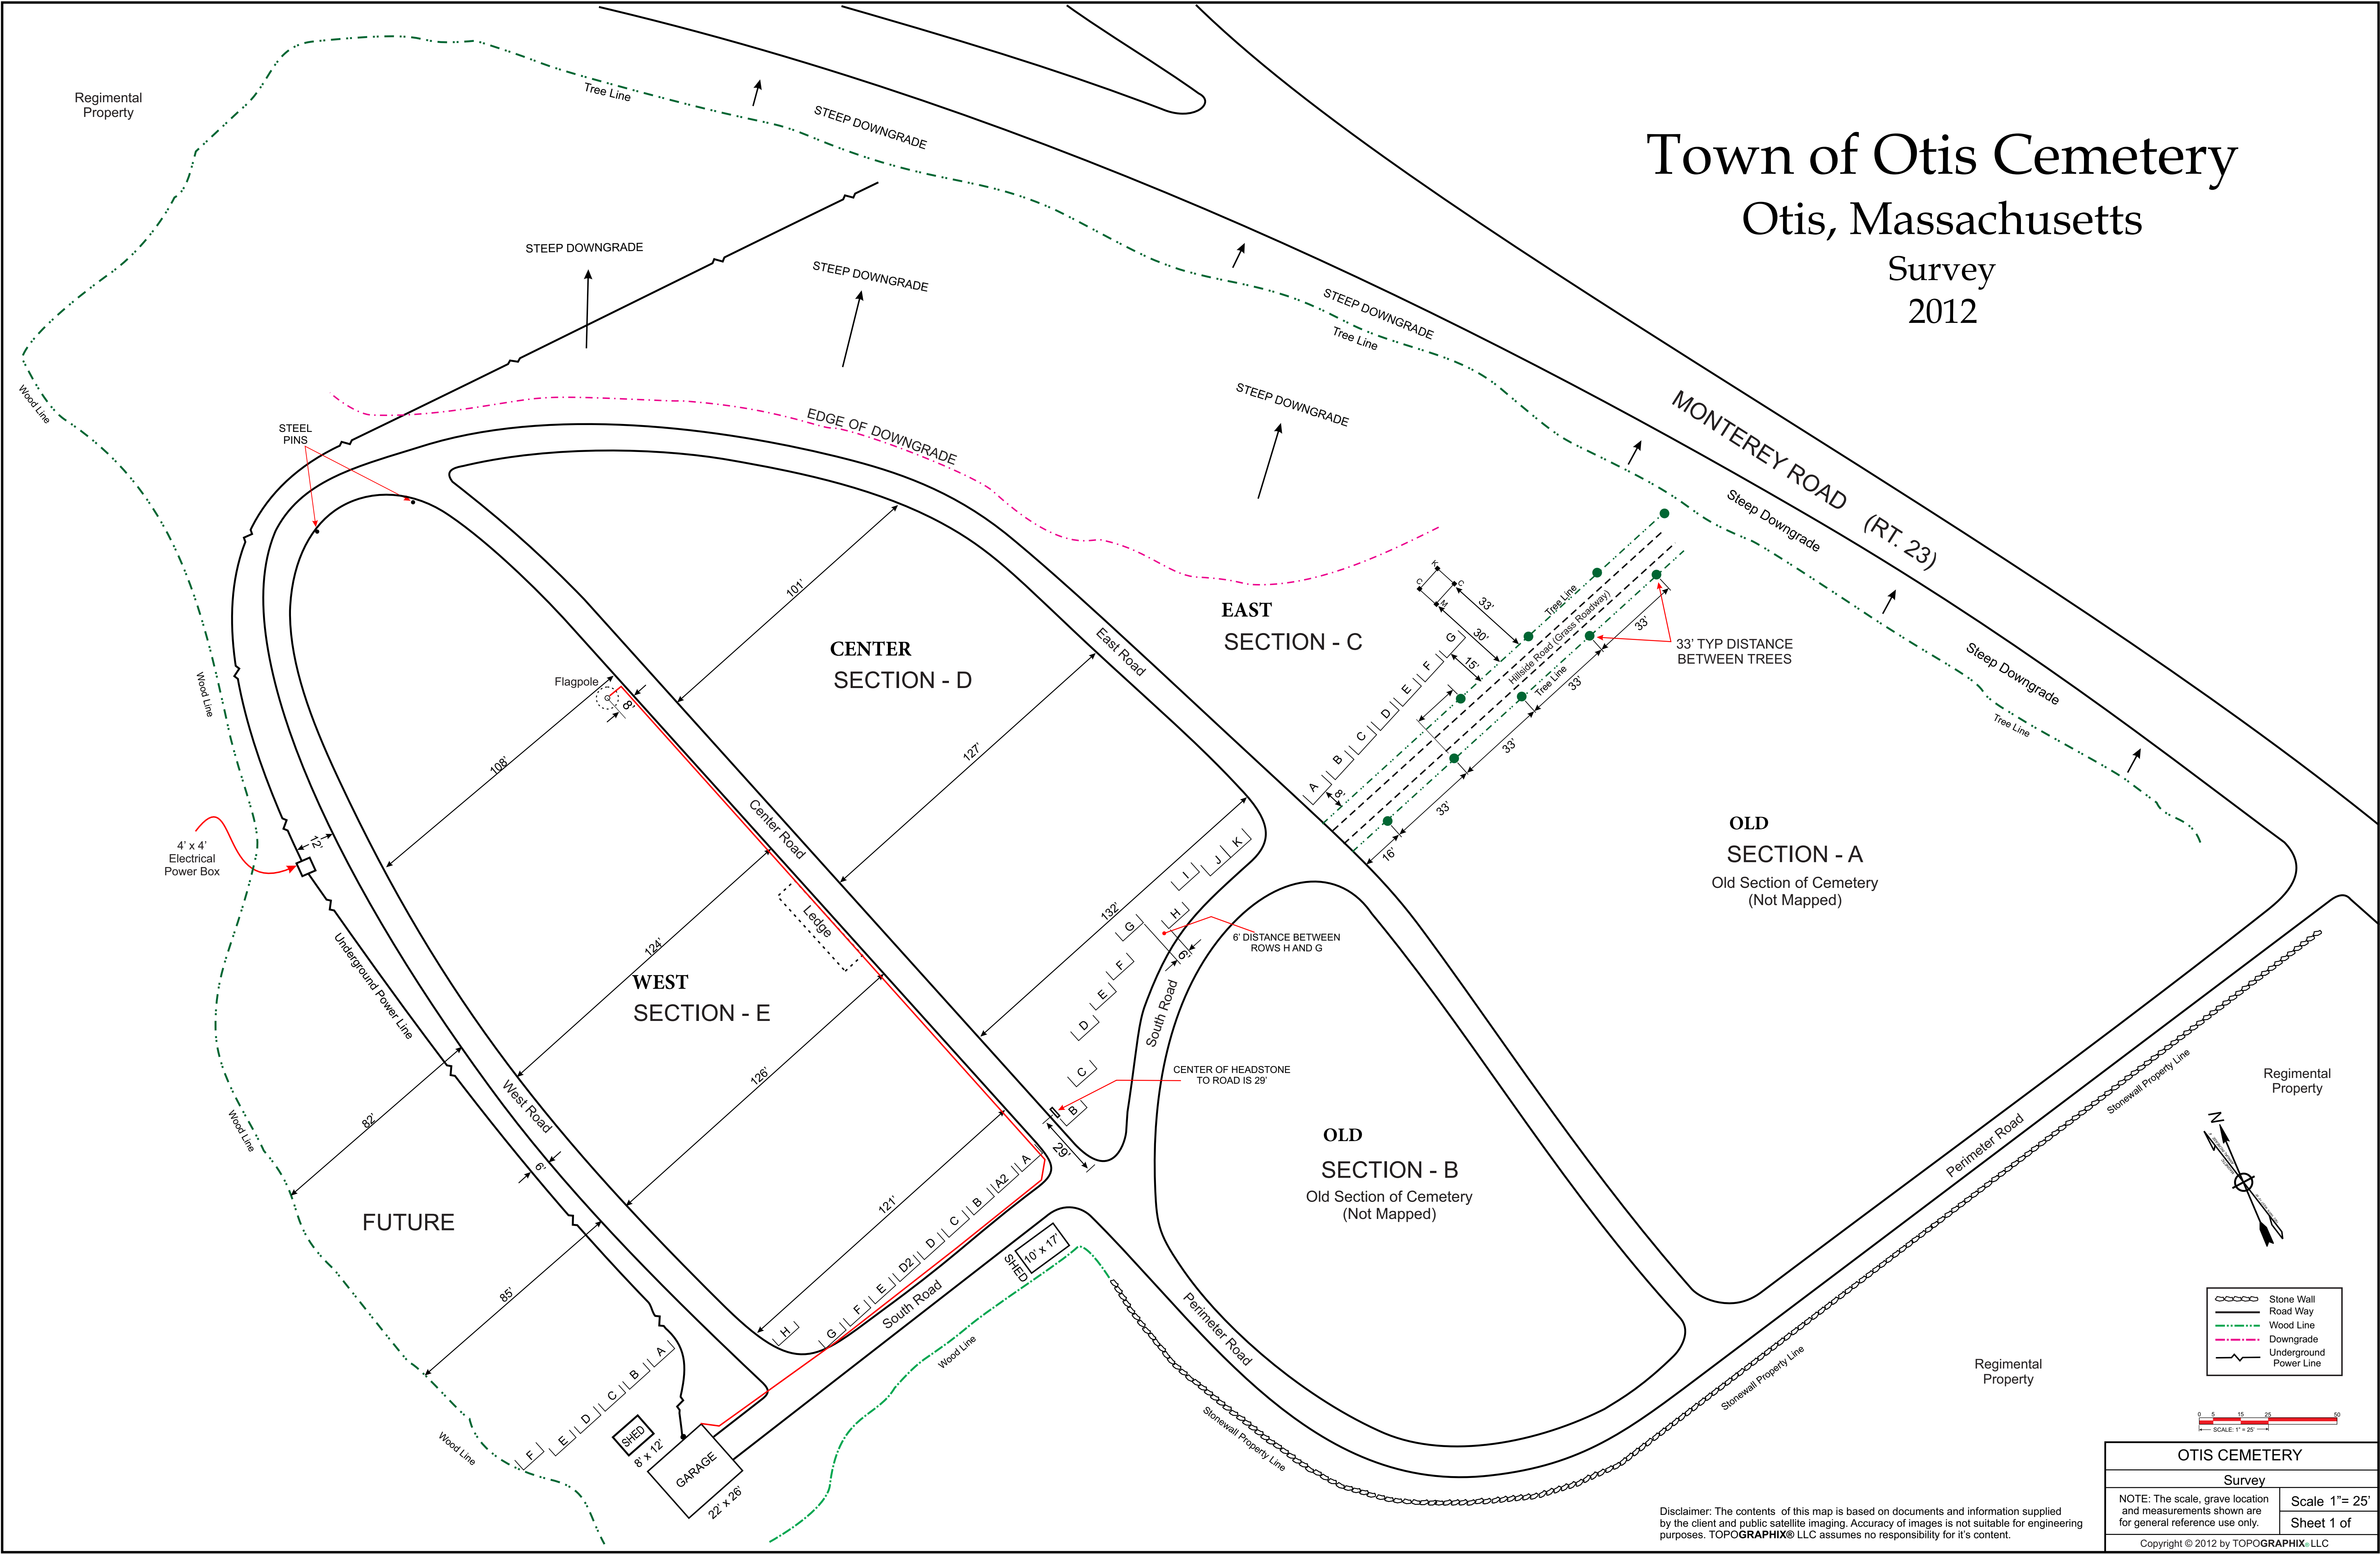

Town of Otis Cemetery

Otis, Massachusetts

Survey 2012

OTIS CEMETERY	
Survey	
NOTE: The scale, grave location and measurements shown are for general reference use only.	Scale 1" = 25' Sheet 1 of
Copyright © 2012 by TOPOGRAPHIX, LLC	

Disclaimer: The contents of this map is based on documents and information supplied by the client and public satellite imaging. Accuracy of images is not suitable for engineering purposes. TOPOGRAPHIX® LLC assumes no responsibility for it's content.